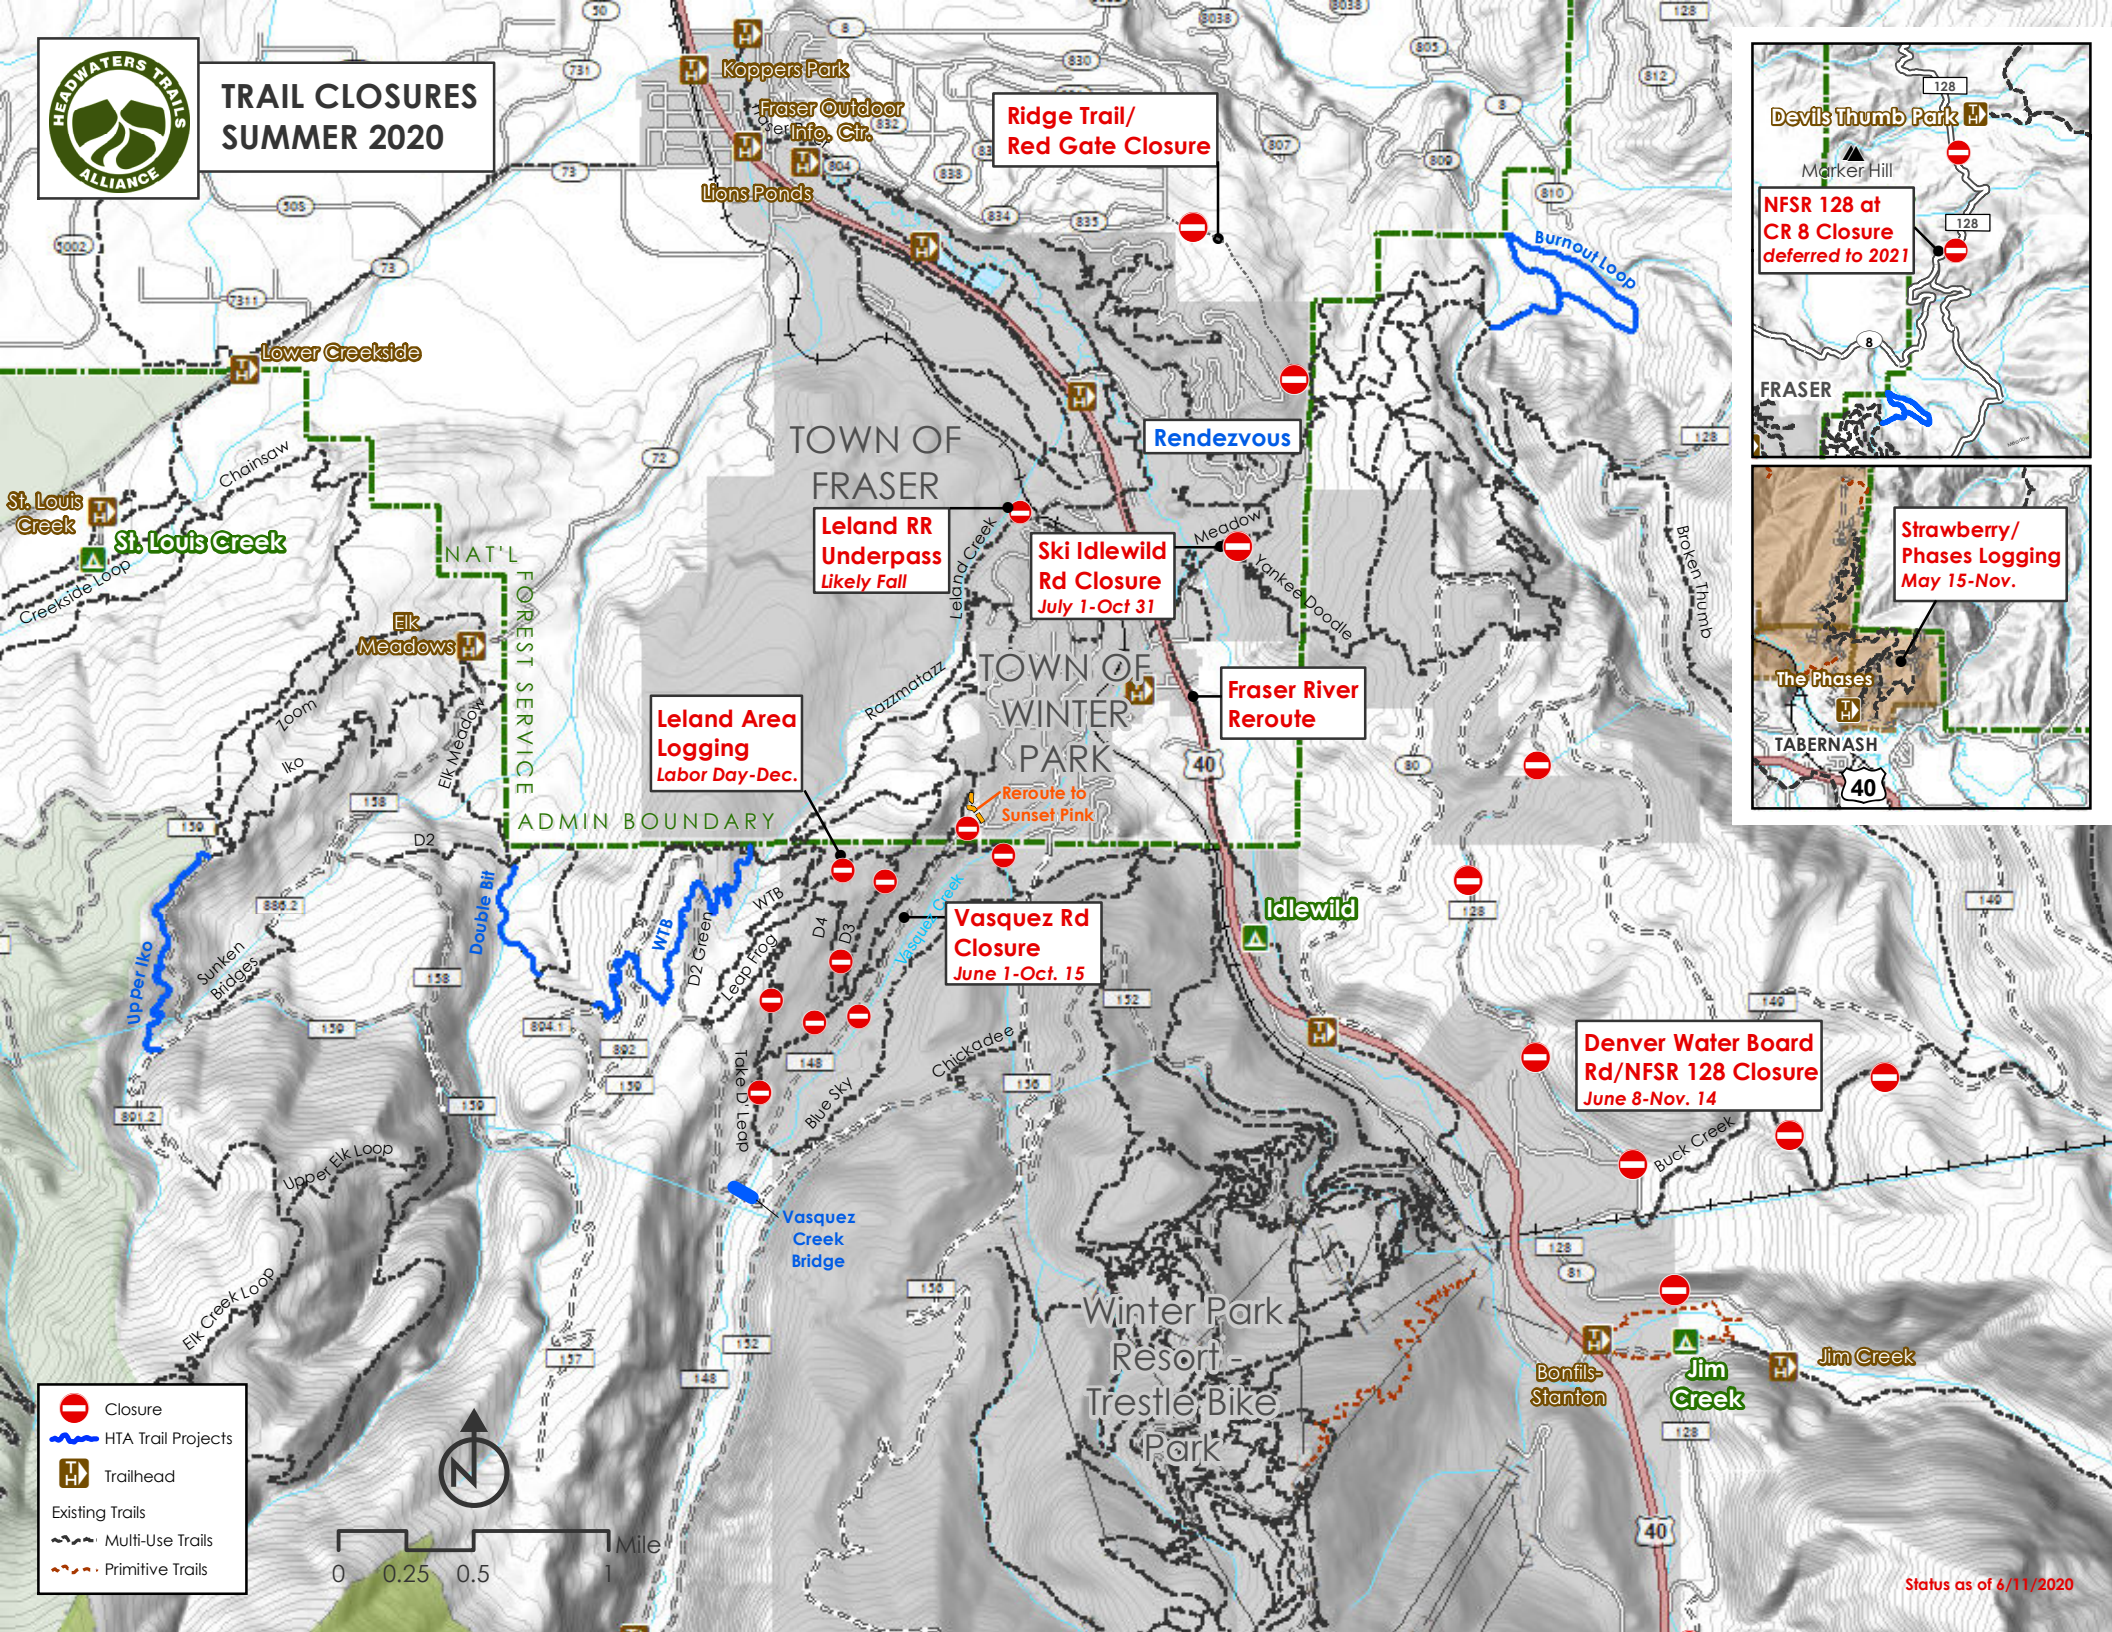

TRAIL CLOSURES SUMMER 2020

Ridge Trail/
Red Gate Closure

Rendezvous

Leland RR
Underpass
Likely Fall

Ski Idlewild
Rd Closure
July 1-Oct 31

Fraser River
Reroute

Leland Area
Logging
Labor Day-Dec.

Vasquez Rd
Closure
June 1-Oct. 15

Denver Water Board
Rd/NFSR 128 Closure
June 8-Nov. 14

- Closure
- HTA Trail Projects
- Trailhead
- Existing Trails
- Multi-Use Trails
- Primitive Trails

0 0.25 0.5 1 Mile