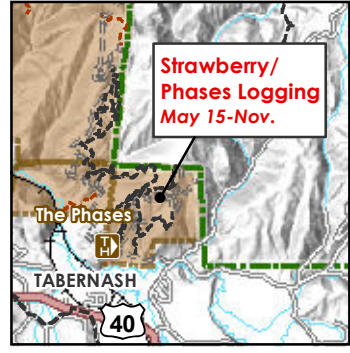

TRAIL CLOSURES SUMMER 2020

Ridge Trail/
Red Gate Closure

Rendezvous

Leland RR
Underpass
Likely Fall

Ski Idlewild
Rd Closure
July 1-Oct 31

Fraser River
Reroute

Leland Area
Logging
Labor Day-Dec.

Vasquez Rd
Closure
June 1-Oct. 15

Denver Water Board
Rd/NFSR 128 Closure
June 8-Nov. 14

- Closure
- HTA Trail Projects
- Trailhead
- Existing Trails
- Multi-Use Trails
- Primitive Trails

0 0.25 0.5 1 Mile