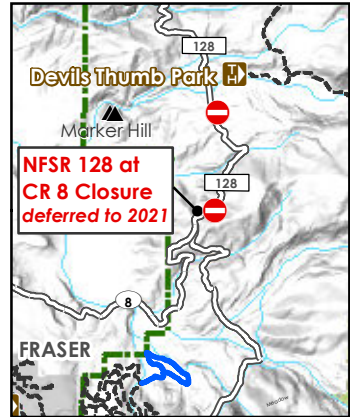

TRAIL CLOSURES SUMMER 2020

Ridge Trail/
Red Gate Closure

Rendezvous

Leland RR
Underpass
Likely Fall

Ski Idlewild
Rd Closure
July 1-Oct 31

Fraser River
Reroute

Leland Area
Logging
Labor Day-Dec.

Vasquez Rd
Closure
June 1-Oct. 15

Denver Water Board
Rd/NFSR 128 Closure
June 8-Nov. 14

- Closure
- HTA Trail Projects
- Trailhead
- Existing Trails
- Multi-Use Trails
- Primitive Trails

0 0.25 0.5 1 Mile